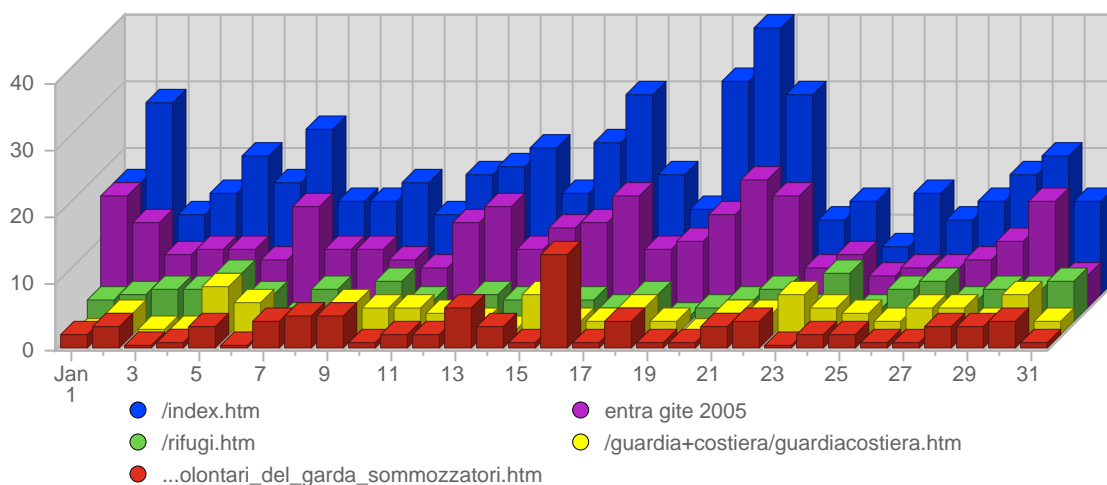

Pages and Content > Pages

Report Description

Report Description: Pages visitors viewed during the month of January 2007
Report Range: Month of January 2007
Report Scope: Historical Data
List Size: 25 of 2017

Breakdown

#	Title & Page	Total Page Views	Average Page Views Historically	Change	Percent of Page Views
1.	/index.htm	578	546,17	-4 ▼	5,17%
2.	entra gite 2005	326	356,17	+13 ▲	2,91%
3.	/rifugi.htm	113	70,35	-14 ▼	1,01%
4.	/guardia+costiera/guardiacostiera.htm	93	73,58	+36 ▲	0,83%
5.	/...a/volontari_del_garda_sommozzatori.htm	83	143,53	+25 ▲	0,74%
6.	/gruppo_alpini_salò/ricordi.html	81	25,00	+81 ▲	0,72%
7.	/gruppo_alpini_salò/index.html	81	22,50	+81 ▲	0,72%
8.	/sport.htm	79	45,83	+29 ▲	0,71%
9.	/campoverde/parrocchia_san_antonio.html	78	51,91	+35 ▲	0,70%
10.	/teгла+loroupe/teгла_loroupe.htm	75	106,33	-13 ▼	0,67%
11.	/alberghi.htm	59	24,71	+1 ▲	0,53%
12.	/atletica+club+10+7/atleticaclub10+7.htm	58	66,21	+20 ▲	0,52%
13.	/lavoro_altogardabresciano.html	58	38,13	+13 ▲	0,52%
14.	/...dia+costiera/flash/barche+con+1530.swf	57	57,58	+26 ▲	0,51%
15.	/gruppo_alpini_salò/sport.html	48	10,00	+48 ▲	0,43%
16.	/cartina+lago+di+garda.htm	47	26,71	+20 ▲	0,42%
17.	/bontempi.htm	46	27,96	+1 ▲	0,41%

Continued on Page 2 ...