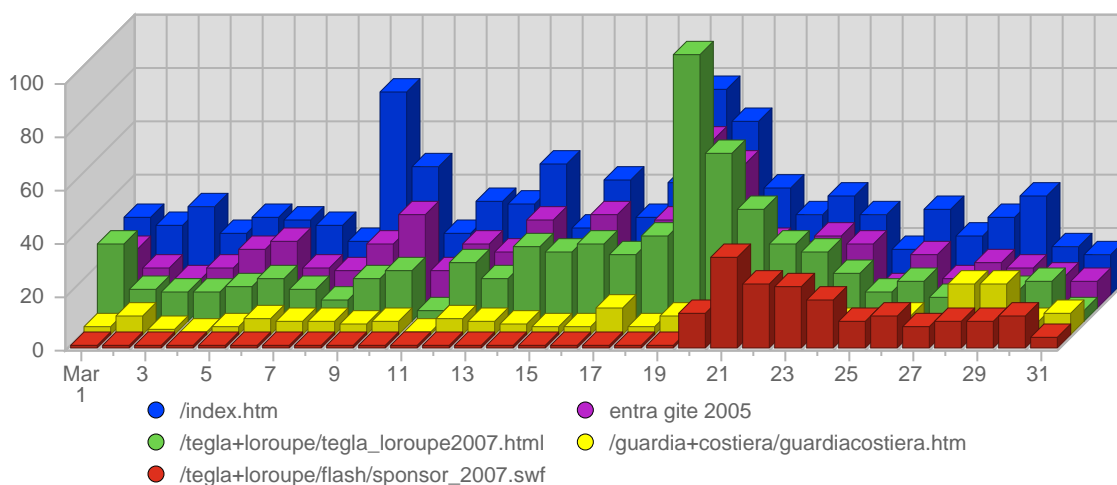

Pages and Content > Pages

Report Description

Report Description: Pages visitors viewed during the month of March 2007
Report Range: Month of March 2007
Report Scope: Historical Data
List Size: 25 of 2416

Breakdown

#	Title & Page	Total Page Views	Average Page Views Historically	Change	Percent of Page Views
1.	/index.htm	1,067	546,17	+408 ▲	5,61%
2.	entra gite 2005	698	356,17	+303 ▲	3,67%
3.	/teгла+loroupe/teгла_loroupe2007.html	685	342,50	+461 ▲	3,60%
4.	/guardia+costiera/guardiacostiera.htm	186	73,58	+48 ▲	0,98%
5.	/teгла+loroupe/flash/sponsor_2007.swf	178	-	+178 ▲	0,94%
6.	/teгла+loroupe/teгла_loroupe.htm	167	106,33	+52 ▲	0,88%
7.	/rifugi.htm	142	70,35	+50 ▲	0,75%
8.	/...dia+costiera/flash/barche+con+1530.swf	136	57,58	+27 ▲	0,72%
9.	/teгла+loroupe/camminata_2007/.../index.html	114	-	+114 ▲	0,60%
10.	/...a/volontari_del_garda_sommozzatori.htm	96	143,53	+5 ▲	0,51%
11.	/teгла+loroupe/camminata_2007/.../index.html	95	-	+95 ▲	0,50%
12.	/teгла+loroupe/collaborazioni.htm	87	23,07	+36 ▲	0,46%
13.	/atletica+club+10+7/atleticaclub10+7.htm	82	66,21	+42 ▲	0,43%
14.	/sport.htm	81	45,83	+11 ▲	0,43%
15.	/campoverde/parrocchia_san_antonio.html	81	51,91	+26 ▲	0,43%
16.	/teгла+loroupe/percorso_2007.html	65	-	+65 ▲	0,34%
17.	/alberghi.htm	61	24,71	+19 ▲	0,32%

Continued on Page 2 ...